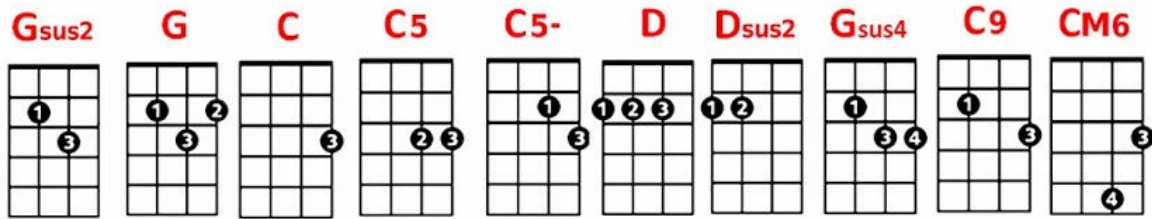

## Rise

Rythmes: voire la vidéo ci-jointe

Intro: Voire le picking en annexe

**[Gsus2 G] [Gsus2 G Gsus2]**  
 Such is the way of the world  
**[C] [C C5 C5 C-5 C-5 C]**  
 You can never know  
**[Gsus2 G] [Gsus2 G Gsus2]**  
 Just where to put all your faith  
**[C] [C C5 C5 C-5 C-5 C]**  
 And how will it grow

**[D] [D Dsus2 D]**  
 Gonna rise up  
**[G] [G Gsus2 G] [C C9] [C9 C] [C C9 C]**  
 Bringing back holes in dark memories  
**[D] [D Dsus2 D]**  
 Gonna rise up  
**[C] [C C-5 C-5 C5 C5 CM6]**  
 Turning mistakes into gold

**INTERLUDE: (Gx2 - Dx2 - Cx2) (x2)** (Voire vidéo pour détail)

**[Gsus2 G] [Gsus2 G Gsus2]**  
 Such is the passage of time  
**[C] [C C5 C5 C-5 C-5 C]**  
 Too fast to fold  
**[Gsus2 G] [Gsus2 G Gsus2]**  
 And suddenly swallowed by signs  
**[C] [C C5 C5 C-5 C-5 C]**  
 Low and behold

**[D] [D Dsus2 D]**  
 Gonna rise up  
**[G] [G Gsus2 G] [C C9] [C9 C] [C C9 C]**  
 Find my direction magnetically  
**[D] [D Dsus2 D]**  
 Gonna rise up  
**[C] [C C-5 C-5 C5 C5 CM6]**  
 Throw down my haste in the road