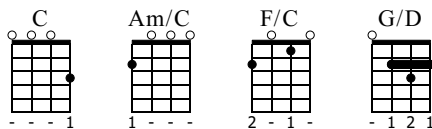

Stand by me

www.galagomusic.com

BEN.E.KING

C Tuning

① = A ③ = C
② = E ④ = G

♩ = 120

Mesure 1

Ukul.