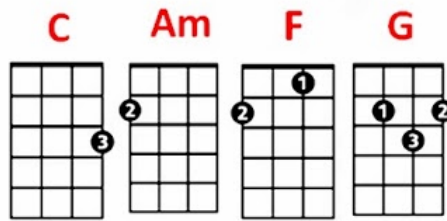

Stand By Me

Rythme: [D~XU~UX'] [D~XU~UX']

(See advanced intro in related TAB)

Intro: [C]x2 [Am]x2 [F] [G] [C]x2

[C]x2
When the night has come
[Am]x2
And the land is dark
[F] [G]
And the moon is the only
[C]x2
light we'll see,
[C]x2
No, I won't be afraid,
[Am]x2
No, I won't be afraid
[F] [G]
Just as long as you stand,
[C]x2
Stand by me And darling, darling

[C]x2
Stand by me
[Am]x2
Oh, now, now, stand by me.
[F] [G]
Oh Stand Stand by me,
[C] [C]
Stand by me.

[C] [C]
If the sky that we look upon
[Am]x2
Should tumble and fall
[F]
And the mountains
[G] [C]x2
Should crumble to the sea

solo: [C]x2 [Am]x2 [F] [G] [C]x2

[C]x2 [Am]x2 [F] [G] [C]

[C]
Whenever you're in trouble won't you
[C]x2
Stand by me
[Am]x2
Oh, stand by me.
[F] [G]
Oh, stand by me Stand by me
[C]x2
Stand by me