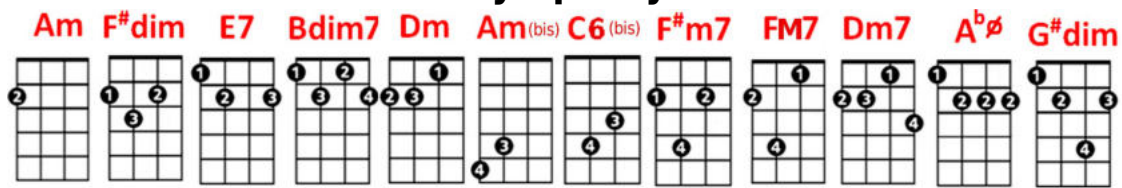

## Sympathy

Rythme lent sur le temps: [D' D']

[(')Am] [D#dim] [E7] [Bdim7 E7]  
Now when you climb, into your bed tonight  
[Am] [D#dim] [E7] [Bdim7 E7]  
And when you lock and bolt the door  
[Dm] [E7] [Am(bis) C6] [F#m7 FM7]  
Just think of those out in the cold and dark  
[Dm7] [E7] [Am~] x2 [(')E7] [AbØ G#dim]  
'Cause there's not enough love to go round

[Am] [D#dim] [E7] [Bdim7 E7]  
And sympathy is what we need my friend  
[Am] [D#dim] [E7] [Bdim7 E7]  
And sympathy is what we need  
[Dm] [E7] [Am(bis) C6] [F#m7 FM7]  
And sympathy is what we need my friend  
[Dm7] [E7] [Am] [E7]  
'Cause there's not enough love to go round  
[Dm7] [E7] [Am~] [~] [(')E7] [AbØ G#dim]  
No, there's not enough love to go round