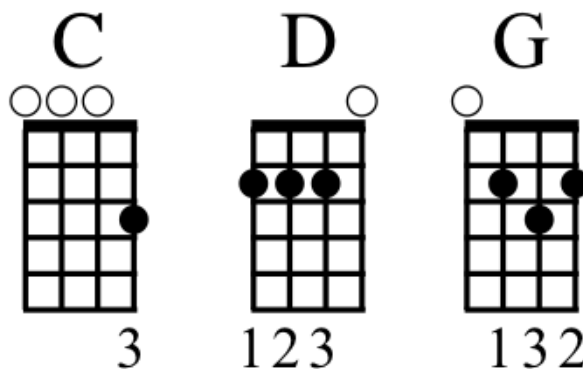

2000 Miles

The Pretenders

INTRO

VERSE 1

C D G C D G
 He's gone 2000 miles
 C D G C D
 It's very far
 G C D G
 The snow is falling down
 C D G C D G C D
 Gets colder day by day, I miss you

BRIDGE

C D
 The children will sing
 C D G C D G C D
 He'll be back at Christmastime

VERSE 2

G C D G
 In these frozen and silent nights
 C D G C D G C D
 Sometimes in a dream you appear
 G C D G
 Outside under the purple sky
 C D G C D G C D

Diamonds in the snow sparkle

BRIDGE

C D
Our hearts were singing
C D G C D G C D
It felt like Christmastime

VERSE 3

G C D G C D G
2000 miles, Is very far through the snow
C D G C D
I'll think of you, Wherever you go

BREAK

C D C D
G C D x2

VERSE 1

C D G C D G
He's gone 2000 miles
C D G C D
It's very far
G C D G
The snow is falling down
C D G C D G C D
Gets colder day by day, I miss you