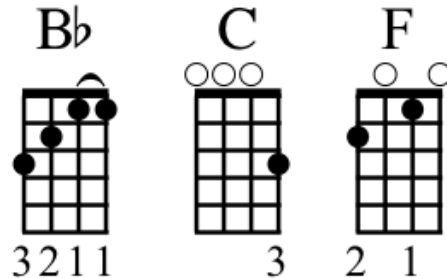

A Candle's Fire

Beirut

G# C# F Bb
Or Capo 1st fret

INTRO

Bb F C C F C Bb F
Bb F C C F C Bb

Bb C F Bb x4

VERSE 1

Bb F C F C Bb
Oh, light a candle's fire, it carries our good name
Bb F C F C Bb
What would you ask a campfi - ire? It scares me just the same
Bb F C F C Bb
And you, you've had it all along, an endless need for games
Bb F C F C Bb
Just don't forget, a candle's fire is only just a flame

Bb C F Bb

VERSE 2

Bb F C F C Bb
I hit certain from afar, failed to pull my weight
Bb F C F C Bb
But you were light, we traveled through the fall to arrive at our front gate
Bb F C F C Bb
Tonight, we rest beside the fire, a smile upon your face
Bb F C F C Bb
Just don't forget, a candle's fire is only just a flame

Bb Bb F

VERSE 3

Bb C F Bb
If I had known, that to carry on that way
Bb C F Bb
It wouldn't show in the creases on your face
Bb C F Bb
If you should go, would you carry on my name?
Bb C F Bb
Just let it blow, in the fog on Bishop's Lane