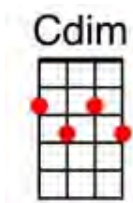

AIN'T SHE SWEET

Words and Music by Milton Ager and Jack Yellen

F C^{dim} C⁷ F C^{dim} C

Ain't she sweet, see her walking down the street

F A D⁷ G⁷ C⁷ F C C⁺

Now I ask you very confidentially, ain't she sweet?

F C^{dim} C⁷ F C^{dim} C⁷

Ain't she nice, look her over once or twice

F A D⁷ G⁷ C⁷ F

Now I ask you very confidentially, Ain't she nice?

F⁷ B^b F

Just cast an eye, In her direction

G⁷ C⁷

Oh me, oh my, ain't that perfection

F C^{dim} C⁷ F C⁷

I repeat, don't you think she's kind of sweet

F A D⁷ G⁷ C⁷ F

Now I ask you very confidentially, ain't she sweet?

Palika 4/2008

"Ain't She Sweet" is a song composed by Milton Ager and Jack Yellen in 1927. It became popular in the first half of the twentieth century, one of the smash hit songs that typified the Roaring Twenties. Like "Happy Days Are Here Again" (1929), it became a Tin Pan Alley standard. Both Ager and Yellen were elected to membership in the Songwriters Hall of Fame.