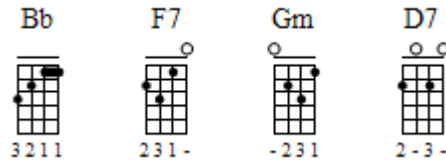

Anthony

Nickel Creek

① = A ③ = C
② = E ④ = G

INTRO

Bb (See page 2 for tab)

VERSE 1

Bb

Anthony, Anthony.

F7

Oh, he said he can't love me

Bb

But I think he can. Yes, I think he can

F7

I told him that just before he ran

Bb

Just before he ran

D7

Cause he doesn't want anything I have

Bb

Or anything I am

Bb

Anthony, Anthony.

F7

Oh, he said he can't love me

Bb

Anthony

Tab in original tuning F Bb D G (low F string)

Moderate ♩ = 110 (♩-♩-♩)

Tab adapted for standard tuning:

Moderate ♩ = 110 (♩-♩-♩)

Bb

F7