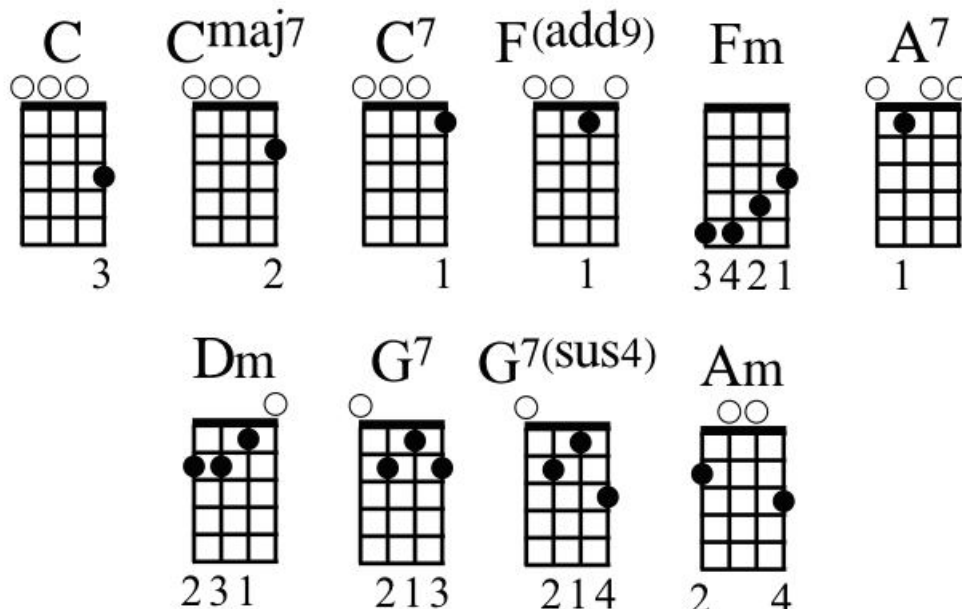

# Baby Doll

Meghan Trainor

Capo  
4th fret

## VERSE 1

C C7 Fadd9  
Love me, that's the way it should be  
Fadd9 Am G7 G7sus4  
Lay there right beside me, even in the light of day  
C C7 Fadd9  
Honey, sweeter than my sundae  
Fadd9 Am G7 G7sus4  
Makes my worries go away, I just need to hear you say

## VERSE 2

C C7 Fadd9  
Save me, take me to a good place  
Fadd9 Am G7 G7sus4  
Set a smile on my face, pray it never fades away  
C C7 Fadd9  
In time, I'll find all the right rhymes,  
Fadd9 Am G7 G7sus4  
To sing you, for the clear signs, I just need to hear you say