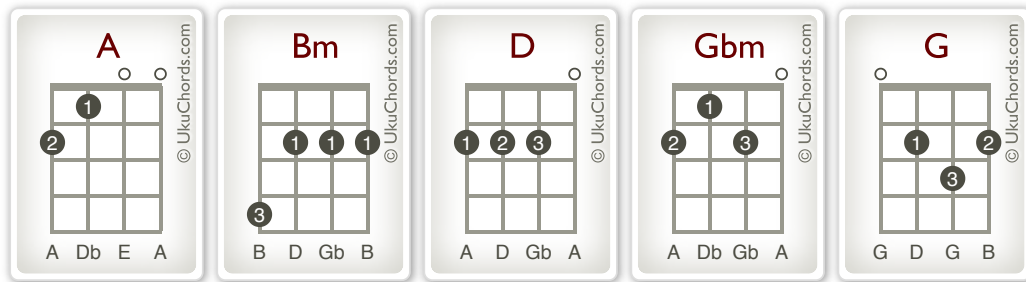

BESIDE YOU

by 5 Seconds Of Summer

Ab = G#
 Bb = A#
 Db = C#
 Eb = D#
 Gb = F#

Verse:

D **Bm**
 Within a minute I was all packed up
G
 I've got a ticket to another world
D **Bm**
 I don't wanna go
G
 I don't wanna go
D **Bm**
 Suddenly words are hard to speak
G
 When your thoughts are all I see
D **Bm** **G**
 "Don't ever leave," she said to me

Pre-Chorus:

D **G**
 When we both fall asleep, underneath the same sky
Bm **G**
 To the beats of our hearts at the same time
D **G**
 So close but so far away
Bm **G**
 -Can you hear me?-

Chorus:

D
 She sleeps alone
G
 My heart wants to come home
Bm **A**
 I wish I was, I wish I was
G
 Beside you
D
 She lies awake

D **G**

So close but so far away

Bm **G**

-Can you hear me?-

Chorus:**D**

She sleeps alone

G

My heart wants to come home

Bm **A**

I wish I was, I wish I was

G

Beside you

Bridge:**Gbm** **Bm**

The pieces of us both

Gbm

Under every city light