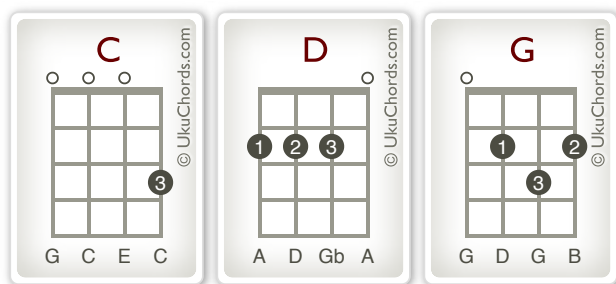

## BEST FRIEND

by 50 Cent

Ab = G#  
 Bb = A#  
 Db = C#  
 Eb = D#  
 Gb = F#

**Intro.** G D C x3

### Verse 1

G D C  
 me\_\_\_\_\_ and my best friend  
 G D C  
 we stand along wounderin' whats wrong with  
 G D C  
 the people that we meet

### Chorus

G D C  
 well they told us to watch our step  
 G D C  
 coz round every corner we will be met  
 G D C D G  
 by another group of teenage wannabees

### Chorus

G D C  
 well they told us to watch our step

**G**                    **D**            **C**  
 coz round every corner we will be met  
**G**   **D**        **C**            **D**        **G**  
 by another group of teenage wannabees