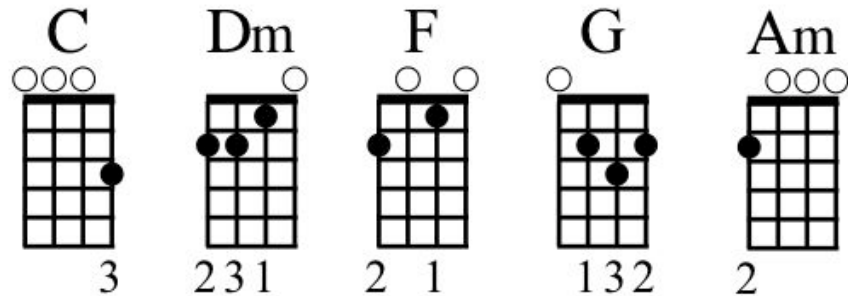

Between the Wars

Billy Bragg

INTRO

C Dm F
G Am F G C

VERSE 1

C Dm F
I was a miner, I was a docker
G Am F G
I was a railway man between the wars
G Am F
I raised a family in times of austerity
G Am F G C
With sweat at the foundry between the wars

VERSE 3

C Dm F
I kept the faith and I kept voting
G Am F G
Not for the iron fist but for the helping hand
G Am F
For theirs is a land with a wall around it
G Am F G C
And mine is a faith in my fel - low man

INTRO TAB

Ukulele tablature for the Intro section. The first system includes a capo fret 2 instruction and a 4/4 time signature. The second system ends with a double bar line.

Chords: C, Dm, F, G, Am, C

Tablature notation: T A B 4/4, 1 Capo fret 2, 0 0 3 2 1 3 2 1 3 0 2 0, 3 2 3 0 0 0 0 1 2 3 0 0