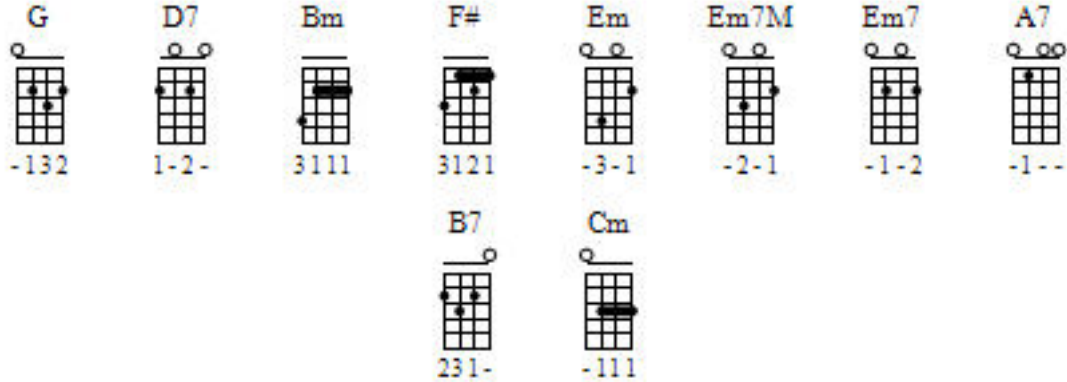

# Blue Skies

Irving Berlin

① = A    ③ = C  
② = E    ④ = G

G                    D7                    G  
I was blue, just as blue as I could be  
G                    D7                    G  
Every day was a cloudy day for me  
Bm                    F#                    Bm  
Then good luck came knocking at my door  
G                    D7                    G                    B7  
Skies were grey but not grey anymore