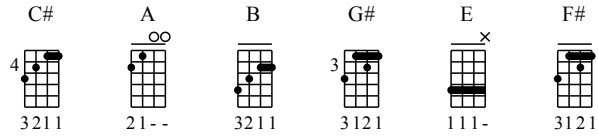

# How I Wrote Elastic Man

The Fall

Tab: UkuleleHunt.com

Ukulele Standard Tuning

- ① = A    ③ = C
- ② = E    ④ = G

Moderate ♩ = 120

Intro

Intro musical notation for the ukulele. It consists of two measures in 4/4 time. The first measure contains a sequence of quarter notes: 4, 4, 4, 4, 4, 0, 0, 0, 0. The second measure contains a sequence of quarter notes: 4, 4, 4, 4, 4, 2, 2, 2, 2. There are also diagrams below the staff showing the fretting for each note.

Verse

Verse musical notation for the ukulele. It consists of two measures in 4/4 time. The first measure contains a sequence of quarter notes: 0, 7, 5, 7, 0, 7, 5, 7. The second measure contains a sequence of quarter notes: 0, 7, 5, 7, 0, 7, 5, 7. There are also diagrams below the staff showing the fretting for each note.

Chorus

Chorus musical notation for the ukulele, measures 5 and 6. Measure 5 contains a sequence of quarter notes: 4, 4, 4, 4, 4, 0, 0. Measure 6 contains a sequence of quarter notes: 4, 4, 4, 4, 4, 2, 2. There are also diagrams below the staff showing the fretting for each note.

Chorus musical notation for the ukulele, measures 7 and 8. Measure 7 contains a sequence of quarter notes: 3, 3, 3, 3, 3, 4, 4. Measure 8 contains a sequence of quarter notes: 3, 3, 3, 3, 3, 1, 1. There are also diagrams below the staff showing the fretting for each note.