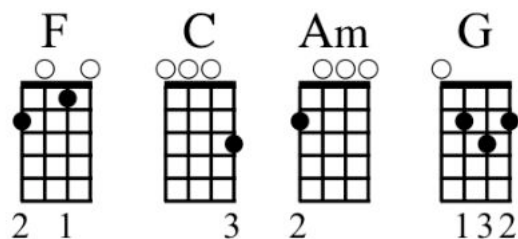

C&F

(Brixton Session Version) Antarctica Takes It

INTRO

F C F C F C F C
C F C F
F G Am G

VERSE 1

C
Well alright, I'm back on my feet again
F
Wits sharp like a brand new fountain pen
C
Oh I'd sing it, I'd it through
F
With confidence if only it were true
C
For a year I've been stuck inside my bed
F
The only songs were sung in inside my head
C
So come on darling, give me just a little hope
F
I need something to set my heart a-glow

PRE-CHORUS

Am
Wanna fear the trumpet's lightning
F
Wanna feel my heartbeat heightening now
Am
Come on let me hear the strings a-swelling
F C
Bass guitar and the drums propelling me

CHORUS

F C
Come on darling, gimme just a little bit of time
F
Oughta be just fine

CHORUS

BRIDGE

(Open C string only)
Heard a song that I just can't shake, Shook my body like an earthquake
Now you got me singing left and right, Wanna hear it from both sides, well alright
C
Well I heard a song right across the wire, Struck a chord set my heart on fire
Now I gotta hear it over again, And oh I gotta tell all my friends so come on

C F G C F G

VERSE 3

C F
And that's when I saw her, in my mind's eye
C F
She was falling like a sword from out of the sky
C
And as she cut through those clouds
F
And as she cut through that rain
C F
That's when she spoke to me, and she made it plain