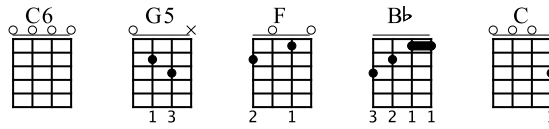

Powa

tUnE-yArDs

Tab: UkuleleHunt.com

C Tuning
 ①=A ③=C
 ②=E ④=G

Moderate ♩ = 120

C6 *p i p m p i p* G5

Measure 1: C6 chord (0000). Notes: p (1st string), i (2nd string), p (1st string), m (1st string), p (1st string), i (2nd string), p (1st string). Measure 2: G5 chord (0033).

F Bb

Measure 3: F chord (1010). Measure 4: Bb chord (2023).

C Bb

Measure 5: C chord (3003). Measure 6: Bb chord (1123).

F Bb

Measure 7: F chord (1010). Measure 8: Bb chord (1123).