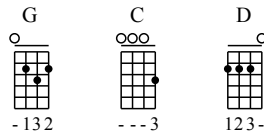

# Star Wars Theme

Dodge Brothers

Tab: UkuleleHunt.com

- ① = A
- ② = E
- ③ = C
- ④ = G

Moderate ♩ = 120

Ukulele tablature for the Star Wars Theme. The piece is in 4/4 time and moderate tempo (120 bpm). The chords used are G, C, and D. The tablature consists of six systems of music, each with a staff and a corresponding chord diagram below it. The piece ends with a double bar line.