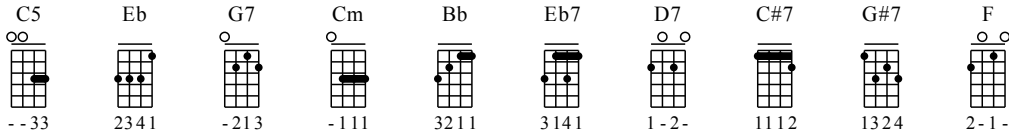

Toxic

Britney Spears/sweetafton

Tab: ukulelehunt.com

① = A ③ = C
② = E ④ = G

Moderate ♩ = 165

1

Can't you see...

4

It's dangerous...

8

Too high...

12

17

With the taste of you lips...

21

C#7 C5 Eb7 G#7 F G7