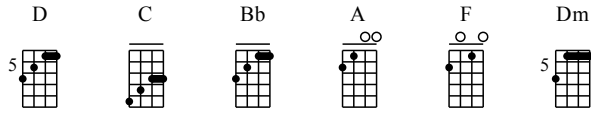

# Walk Don't Run

The Ventures/U900

Tab: UkuleleHunt.com

Ukulele Standard Tuning

- ① = A    ③ = C
- ② = E    ④ = G

Moderate ♩ = 150

1 D C Bb A D C Bb A D C

6 Bb A D C Bb A F

10 C F C F A D C

14 Bb A D C Bb A F

18 C F C F F

22 Dm Bb

Musical notation for measures 26-30. Chords: A, Dm, D, C.

Measure 26: A (7-9-9), A (7-9-9), A (7-9-9)

Measure 27: Dm (8-10-9), Dm (8-10-9), Dm (8-10-9)

Measure 28: D (0-0-3-3-1-1-0), D (0-0-3-3-1-1-0), D (0-0-3-3-1-1-0)

Measure 29: C (5-2-4-5), C (5-2-4-5), C (5-2-4-5)

Measure 30: C (5-2-4-5), C (5-2-4-5), C (5-2-4-5)

Musical notation for measures 31-33. Chords: Bb, A, D, C, Bb, A, F.

Measure 36: A (7-5-3), A (7-5-3), A (7-5-3)

Measure 37: F (0-0-4-0-1-0), F (0-0-4-0-1-0), F (0-0-4-0-1-0)

Musical notation for measures 38-40. Chords: C, D, C, D.

Measure 38: C (3-5-6-5-3), C (3-5-6-5-3), C (3-5-6-5-3)