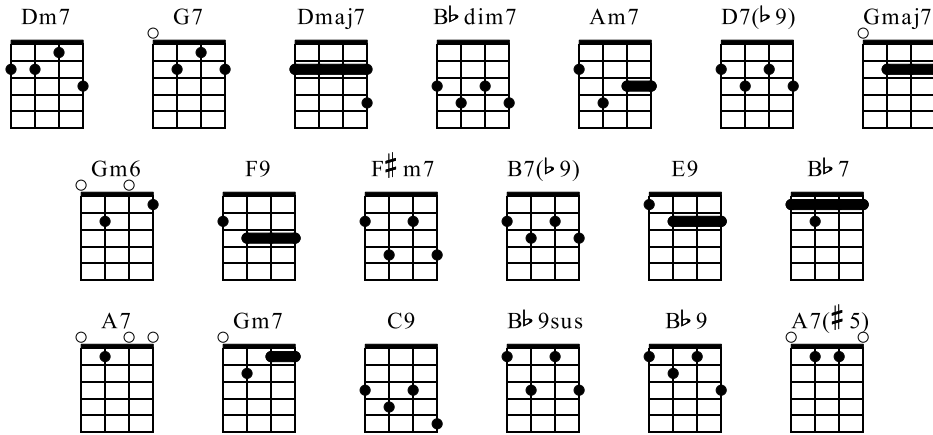

# Wave

Antonio Carlos Jobim

Tab from Live 'Ukulele.com

1. Dm7 G7 2. Dm7 G7 3. **A** Dmaj7 4. Bb dim7

So close your eyes, for that's a love-ly way to be  
ny, don't try to fight the ris-ing sea

7-5-4 | 5-6-7-10-9-12

5. Am7 6. D7(b9) 7. Gmaj7 8. Gm6

- A-ware of things your heart a-lone was meant to see  
- Don't fight the moon, the stars a-bove and don't fight me

(12) (12)-12-12-14-12 (12)-10-10-9-10 (10)-9-10-12-9

9. F9 10. F#m7 11. B7(b9) E9

**B**

Gm7 C9 Am7

16 17 18 19

When I saw you first the time was half past three,

5 3 1 0 3 0 1 5 3 3 3 (3)

TAB

Bb9sus Bb9 Gm7 A7(#5)

20 21 22 23