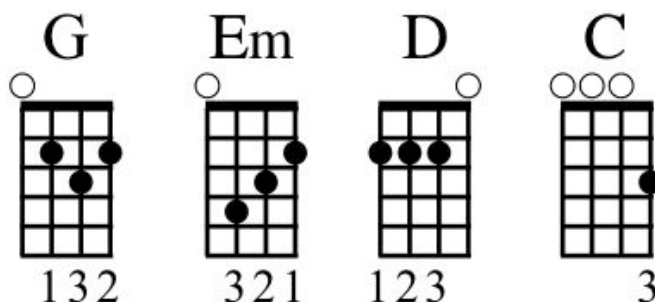

Colours

Skinny Lister

INTRO

G
G Em D G

VERSE 1

G G
Lost among the brambles, those long cross-country rambles
Em D G
Your hands stained red, from blackberry picking
G G
Brave or was it foolish, you took off all your clothes
Em D G
Your lips turned blue, from North Sea swimming

CHORUS

C Em
Colours, colours of the summer
G D
My thoughts are drawn to them still
C Em
The red kite against the blue sky
G D D
My thoughts are drawn to them still

VERSE 2

G G
Race down Chimney Bank faster than legs can carry you
Em D G
Your knees are green from the tripping and the falling
G G
Nothing to disturb us collapsed amongst the corn
Em D G
The hazy gold of a lazy summer

CHORUS

SOLO

G Em D G x2

Three staves of guitar tablature for a solo section. The first staff is for G major, the second for G major, and the third for Em, D, G, and G. The first staff has a 4/4 time signature and includes fret numbers 10, 7, 10, 7, 10, 7, (10), 7. The second staff includes fret numbers 10, 10, 7, 7, 10, 7, 7, 10, (10), 7, 7, 9, 9, 7. The third staff includes fret numbers 4, 6, 7, (7).