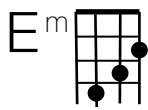

Dead and Gone - Reckless Ones

intro- slow

intro- fast

intro-solo

verses

Ridin' alone on this desert night and I'm fighting for my life
 Skies burn red, all systems fail, just as fast as they turn to ash

Can't send my love to the only girl that would make this hell all right
 Remember kissin' you goodbye, little girl, but I didn't think it'd be the last