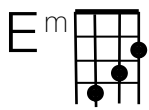

Dead and Gone - Reckless Ones

intro- slow

intro- fast

intro-solo

verses

Ridin' alone on this desert night and I'm fighting for my life
 Skies burn red, all systems fail, just as fast as they turn to ash

Can't send my love to the only girl that would make this hell all right
 Remember kissin' you goodbye, little girl, but I didn't think it'd be the last