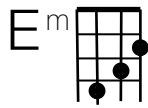

Dead and Gone - Reckless Ones

intro- slow

intro- fast

intro-solo

verses

Ridin' alone on this desert night and I'm fighting for my life
 Skies burn red, all systems fail, just as fast as they turn to ash

Can't send my love to the only girl that would make this hell all right
 Remember kissin' you goodbye, little girl, but I didn't think it'd be the last