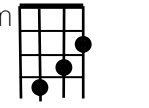

Dead and Gone - Reckless Ones

intro- slow

intro- fast

intro-solo

verses

Ridin' alone on this desert night and I'm fighting for my life
 Skies burn red, all systems fail, just as fast as they turn to ash

Can't send my love to the only girl that would make this hell all right
 Remember kissin' you goodbye, little girl, but I didn't think it'd be the last

Chorus

Everything that I knew and loved well it's gone

Everyone that I knew and loved, yes they're gone, dead and gone

(gone)

solo

Dead and Gone p. 2

verses

Ridin' alone on this desert night and I'm fighting for my life
 Skies burn red, all systems fail, just as fast as they turn to ash