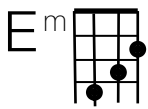

Dead and Gone - Reckless Ones

intro- slow

intro- fast

intro-solo

verses

Ridin' alone on this desert night and I'm fighting for my life
 Skies burn red, all systems fail, just as fast as they turn to ash

Can't send my love to the only girl that would make this hell all right
 Remember kissin' you goodbye, little girl, but I didn't think it'd be the last