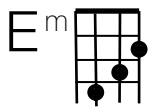

Dead and Gone - Reckless Ones

intro- slow

intro- fast

intro-solo

verses

Ridin' alone on this desert night and I'm fighting for my life
 Skies burn red, all systems fail, just as fast as they turn to ash

Can't send my love to the only girl that would make this hell all right
 Remember kissin' you goodbye, little girl, but I didn't think it'd be the last