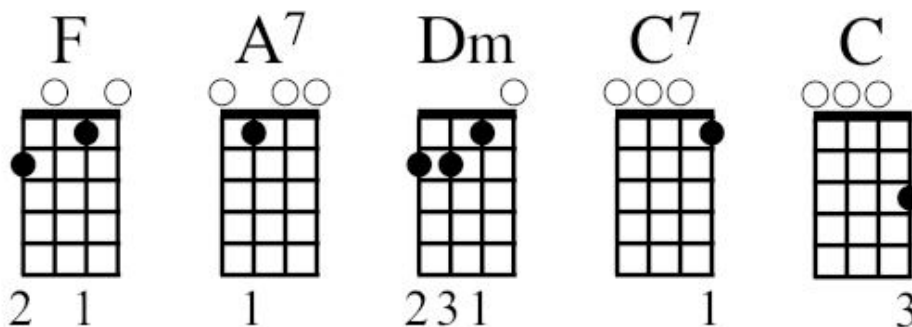

Deep Cover

(Simple Chords)

Man Man

INTRO

F A7 F A7

VERSE 1

F A7

Deep cover

F A7

Is not a place it's a state of mind

F A7

To have your heart go incognito

Dm C7 C C7

And hide away for a while

VERSE 2

F A7

Deep cover

F A7

It's a holiday from the landslide you create

F A7

To have your heart take a second breath or two

Dm C7 (Lick 1)

Before your troubles, they always find you

VERSE 3

VERSE 1

F A7
Deep cover
F A7
Is not a place it's a state of mind
F A7
To have your heart go incognito
Dm C7 C C7
And hide away for a while

VERSE 2

F A7
Deep cover
F A7
It's a holiday from the landslide you create
F A7
To have your heart take a second breath or two
Dm C7 C C7 F
Before your troubles, they always find you