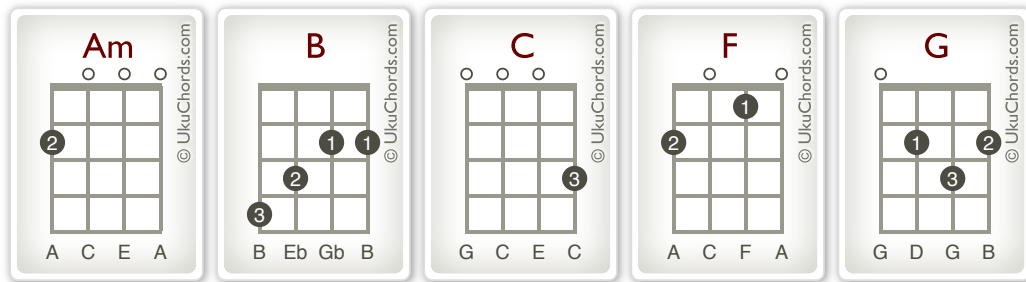

DON'T TRUST ME

by 3OH!3

Ab = G#
 Bb = A#
 Db = C#
 Eb = D#
 Gb = F#

Verse:

Am **F**
 Black dress with the tights underneath,
C **G**
 I got the breath of the last cigarette on my teeth,
Am
 And shes an actress,
F
 But she ain't got no need.
C **G**
 Shes got money from her parents in a trust fund back east.
Am **F**
 T-t-t-tongues always pressed to your cheeks,
C **G**
 While my tongue is on the inside of some other girls teeth,
Am **F**
 T-tell your boyfriend if he says hes got beef,
C **G**
 That I'm a vegetarian and I ain't xxxing scared of him.

Chorus -2x-:

Am
 She wants to touch me -Woah-,
F
 She wants to love me -Woah-,
C **G**
 She'll never leave me -Woah, woah, oh, oh-,
Am
 Don't trust a ho,
F
 Never trust a ho,
C
 Won't trust a ho,

G

Won't trust me.