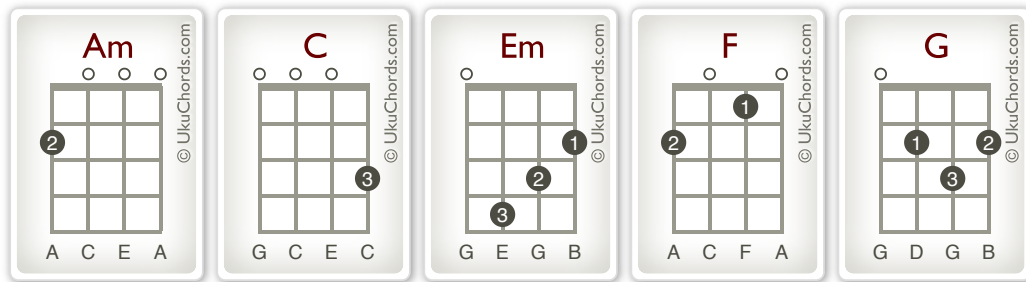

## DOUBLE VISION

by 3OH!3

Ab = G#  
 Bb = A#  
 Db = C#  
 Eb = D#  
 Gb = F#

**C**  
 The sun is so hot  
**G**  
 The drinks are so cold  
**Am F**  
 Your clothes just fall off, as the day goes  
**C G**  
 We're gonna stay up, aint gonna lay low  
**Am F**  
 We're gonna dance all night because we say so  
 -na na na-

**F Em Am**  
 I'm thinking maybe I can't have relationships  
**G F**  
 'Cause lately their not making any sense  
**Em Am G**  
 and baby your the one thing on my mind that I can change anytime

**F Em**  
 'Cause there's so many fine women that my head is spinning and  
**Am G**  
 I've lost all feeling everybody's singing like  
**F Em**  
 hey na na na hey hey na na na na  
**Am G**  
 Hey na na na hey hey na na na na