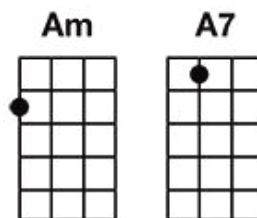

# *Dream (When You're Feeling Blue)*

G B7  
Dream.... When you're feeling blue

C E7  
Dream.... That's the thing to do

Am  
Just watch the smoke rings

G  
Rise in the air

A7  
You'll find your share

D7  
Of mem-o-ries there

G B7  
So dream, when the day is through

C E7  
Dream.... And they might come true

Am G  
Things ne-ver are as bad as they seem

Am D7 G  
So dream.... dream.... dream.