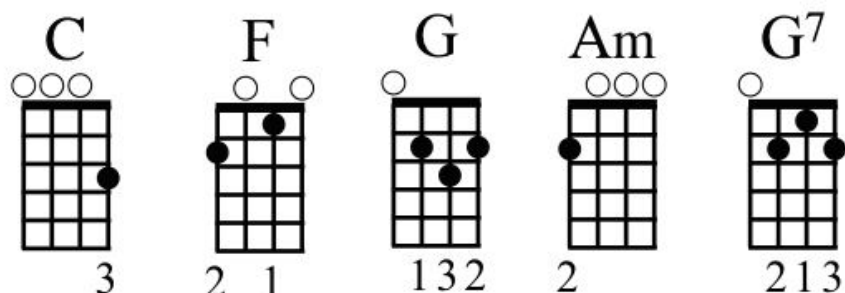

Dreaming

Imelda May

INTRO

C F x2

VERSE 1

C F
When I met you in the restaurant
C F
You could tell I was no debutante
C G Am
You asked me what's my pleasure, a movie or a measure?
F
I'll have a cup of tea and tell you of my

CHORUS

C F
Dreaming, dreaming is free
C F
Dreaming, dreaming is free

VERSE 2

C F
I don't want to live on charity
C F
Pleasure's real or is it fantasy?
C G Am
Reel to reel is living rarity, people stop and stare at me
F
We just walk on by, we just keep on

CHORUS

MIDDLE

F
Beat feet walking a two-mile
F
Meet me, meet me at the turnstile
C G
I never met him, I'll never forget him
F
Dream, dream even for a little while
F
Dream, dream filling up an idle hour
C G G7
Fade away radiate

VERSE 3

C F
I sit by and watch the river flow
C F
I sit by and watch the traffic go
C G Am
Imagine something of your very own, something you can have and hold
F
I'd build a road in gold just to have some