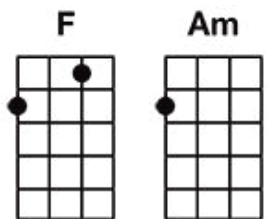

Eight Days A Week

Beatles

INTRO: C D F C

C D7 F C
Ooh I need your love babe, guess you know it's true.

C D7 F C
Hope you need my love babe, just like I need you, Ooo.

Am D7 Am D7
Hold me, love me, hold me, love me.

C D7 F C
I ain't got nothin' but love babe, Eight days a week.
(Repeat at end of song)

C D7 F C
Love you ev'ry day, girl, always on my mind.

C D7 F C
One thing I can say, girl, love you all the time, ooh.

Am D7 Am D7
Hold me, love me, hold me, love me

C D7 F C
I ain't got nothin' but love girl, Eight days a week.

BRIDGE

G Am
Eight days a week I luh-uh-uh-uh-ove you.

D7 F G7
Eight days a week is not enough to show I care.

REPEAT FIRST VERSE AND TAG THE END

TAG: C (4x) D (4x) F (4x) C