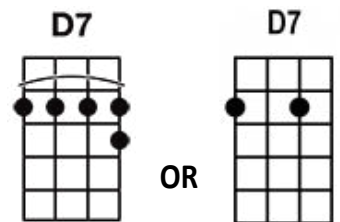

Eight Days A Week

Beatles

INTRO: C D F C

C D7 F C
Ooh I need your love babe, guess you know it's true.

C D7 F C
Hope you need my love babe, just like I need you, Ooo.

Am D7 Am D7
Hold me, love me, hold me, love me.

C D7 F C
I ain't got nothin' but love babe, Eight days a week.
(Repeat at end of song)

C D7 F C
Love you ev'ry day, girl, always on my mind.

C D7 F C
One thing I can say, girl, love you all the time, ooh.

Am D7 Am D7
Hold me, love me, hold me, love me

C D7 F C
I ain't got nothin' but love girl, Eight days a week.

BRIDGE

G Am
Eight days a week I luh-uh-uh-uh-ove you.

D7 F G7
Eight days a week is not enough to show I care.

REPEAT FIRST VERSE AND TAG THE END

TAG: C (4x) D (4x) F (4x) C