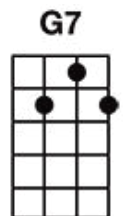

Eight Days A Week

Beatles

INTRO: C D F C

C D7 F C
Ooh I need your love babe, guess you know it's true.

C D7 F C
Hope you need my love babe, just like I need you, Ooo.

Am D7 Am D7
Hold me, love me, hold me, love me.

C D7 F C
I ain't got nothin' but love babe, Eight days a week.
(Repeat at end of song)

C D7 F C
Love you ev'ry day, girl, always on my mind.

C D7 F C
One thing I can say, girl, love you all the time, ooh.

Am D7 Am D7
Hold me, love me, hold me, love me

C D7 F C
I ain't got nothin' but love girl, Eight days a week.

BRIDGE

G Am
Eight days a week I luh-uh-uh-uh-ove you.

D7 F G7
Eight days a week is not enough to show I care.

REPEAT FIRST VERSE AND TAG THE END

TAG: C (4x) D (4x) F (4x) C