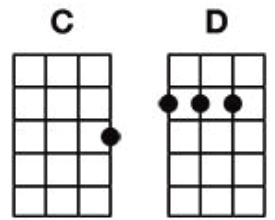

Eight Days A Week

Beatles

INTRO: C D F C

C D7 F C
Ooh I need your love babe, guess you know it's true.

C D7 F C
Hope you need my love babe, just like I need you, Ooo.

Am D7 Am D7
Hold me, love me, hold me, love me.

C D7 F C
I ain't got nothin' but love babe, Eight days a week.
(Repeat at end of song)

C D7 F C
Love you ev'ry day, girl, always on my mind.

C D7 F C
One thing I can say, girl, love you all the time, ooh.

Am D7 Am D7
Hold me, love me, hold me, love me

C D7 F C
I ain't got nothin' but love girl, Eight days a week.

BRIDGE

G Am
Eight days a week I luh-uh-uh-uh-ove you.

D7 F G7
Eight days a week is not enough to show I care.

REPEAT FIRST VERSE AND TAG THE END

TAG: C (4x) D (4x) F (4x) C