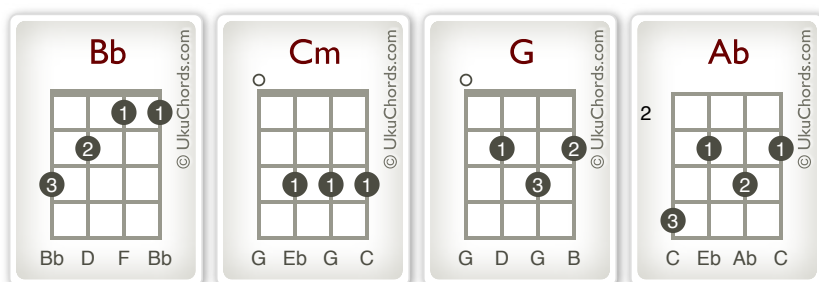

### by 30 Seconds To Mars

**Intro -x2-: Cm G Ab Bb**

**Cm**

I'm tired of the waiting,

**G**

For the end off all days.

**Ab**

The prophets are preaching,

**Bb**

a song that's meant to say

**Cm**

All we need is faith

**Ab**

All we need is faith

Faith is all we need

**Interlude: Cm G Ab Bb**

**Cm**

Desert is calling,

**G**

The emptiness of space.

**Ab**

The hunger of a lion

**Bb**

Is written on your face.

Ab = G#

Bb = A#

Db = C#

Eb = D#

Gb = F#

**Cm**

a maniacs to love song,

**G**