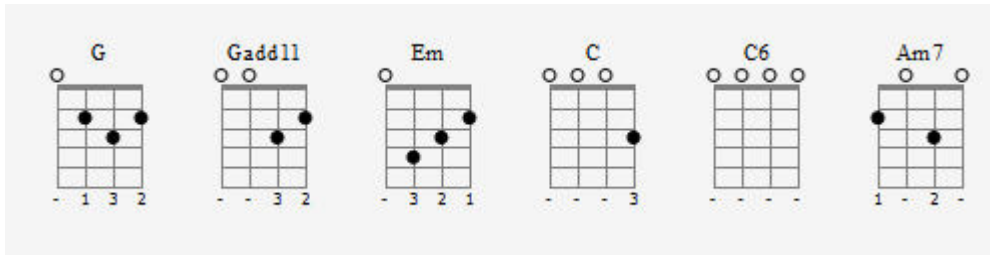

Fake Plastic Trees

Amanda Palmer/Radiohead

① = A ③ = C
② = E ④ = G

VERSE 1

G Em
Her green plastic watering-can
C
For her fake Chinese rubber plant
G C C6 C
In the fake plastic earth
G Em
She bought from a rubber man
C
In a town full of rubber plans
G C
To get rid of itself

CHORUS

Am7
And it wears her out
G Gadd11 G Gadd11
It wears her out
Am7
And it wears her out
G Gadd11 G Gadd11
It wears her out

VERSE 2

G Em
She lives with a broken man
C
A cracked polystyrene man
G C
Who just crumbles and burns
G Em
He used to do surgery
C
For girls in the eighties
G C C6 C
But gravity always wins

CHORUS

VERSE 3

G Em
She looks like the real thing
C
She tastes like the real thing
G C C6 C C6
My fake plastic love
G Em
But I can't help the feeling
C
I could blow through the ceiling
G C C6 C C6
If I just turn and run