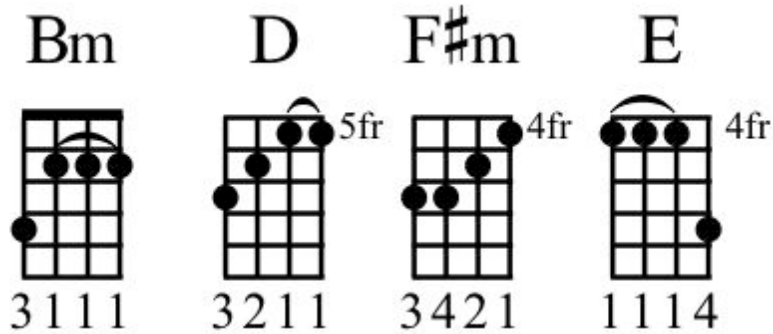

Get Lucky

Daft Punk

INTRO

Bm D F#m E x2

VERSE 1

Like the legend of the phoenix, all ends with beginnings
What keeps the planet spinning? Ah. The force of love beginning

BRIDGE

We've come too far to give up who we are
So let's raise the bar and our cups to the stars

CHORUS

She's up all night 'til the sun, I'm up all night to get some
She's up all night for good fun, I'm up all night to get lucky
We're up all night 'til the sun, we're up all night to get some
We're up all night for good fun, we're up all night to get lucky
We're up all night to get lucky, we're up all night to get lucky
We're up all night to get lucky, we're up all night to get lucky

BRIDGE

CHORUS

OUTRO

Bm D
We're up all night to get lucky, we're up all night to get lucky
F#m E
We're up all night to get lucky, we're up all night to get lucky

Bm D F#m E repeat to fade.

The image shows two staves of ukulele tablature. The first staff is for the Verse 2 section, starting with a Bm chord and a 4/4 time signature. It features a sequence of notes: 2 on the second string, 0 on the first string, 2 on the second string, and 0 on the first string, with a D chord indicated above. The second staff is for the Bridge section, starting with an F#m chord and a 4/4 time signature. It features a sequence of notes: 4-7-4-0 on the second string, 4-0-2-0 on the first string, 2-0-2-0 on the second string, 4-2 on the first string, and 4-2 on the second string, with an E chord indicated above. The tablature includes fret numbers and chord names, and ends with a double bar line.