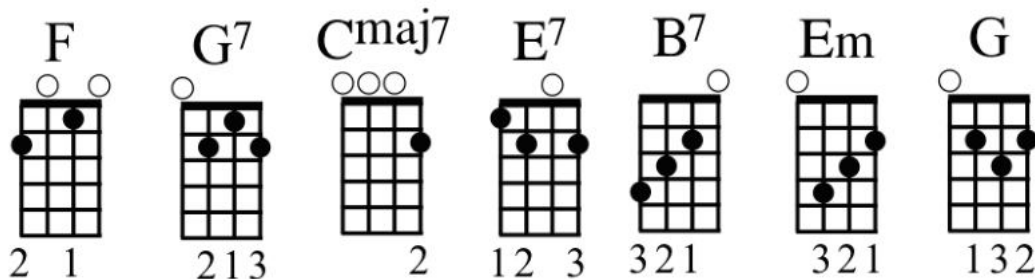

Giant Woman

Steven Universe

VERSE 1

F G7 Cmaj7 E7
All I wanna do is see you turn into a giant woman, a giant woman
F G7 Cmaj7
All I wanna be is someone who gets to see a giant woman
F G7 C E7
All I wanna do is help you turn into a giant woman, a giant woman
F G7 Cmaj7
All I wanna be is someone who gets to see a giant woman

MIDDLE

B7 Em G Cmaj7
Oh, I know it'll be great and I just can't wait to see the person you are together
B7 Em
If you give it a chance you can do a huge dance, because you are a giant woman

VERSE 2

F G7 C E7
You might even like being together and if you don't it won't be forever
F G7 Cmaj7 E7
But if it were me I'd really wanna be a giant woman, a giant woman
F G7 Cmaj7
All I wanna do is see you turn into a giant woman