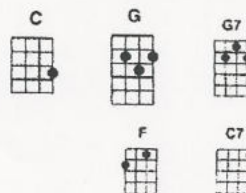

Goodnight Irene

3/4 TIME TEMPO 150

<chorus>

C G G7 C
Irene goodnight, Irene goodnight
C C7 F G7 C
Goodnight Irene, goodnight Irene, I'll see you in my dreams.

2 { C G G7 C
Sometimes I live in the country, sometimes I live in town,
C C7 F G7 C
Sometimes I have a great notion to jump in the river and drown.

<chorus>

1 { C G G7 C
Last Saturday night I got married, Me and my wife settled down
C C7 F G7 C
Now me and my wife are parted, think I'll take another walk downtown

<chorus>

3 { C G G7 C
Quit your ramblin', Quit your gamblin' Quit your stayin' out late at night.
C C7 F G7 C
Go home to your wife and family, Sit down by the fireside bright.