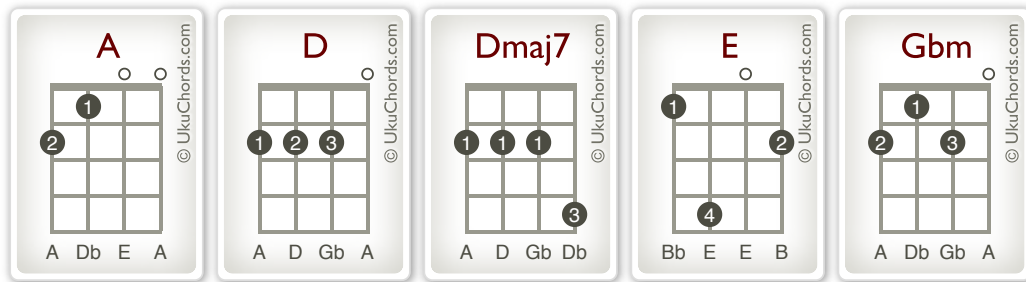

GOTTA GET OUT

by 5 Seconds Of Summer

Ab = G#
 Bb = A#
 Db = C#
 Eb = D#
 Gb = F#

Riff:

```
xA |-----|-----|-----|-----|
xE |-----|-----|-----|-----|
xC | -0-2--2- | -0-2--2- | -2-2--2- | -2-2--2- |
xG |-----0--|-----0--|-----0--|-----0--|
```

```
xA | -2-----| -2-----|-----|-----|
xE |-----|-----|-----|-----|
xC | --2--2- | --2--2- | -0-2--2- | -0-2--2- |
xG |-----0--|-----0--|-----0--|-----0--|
```

-riff-

even when the sky is falling down
 even when the earth is crumbling around my feet
 even when we try to say goodbye
 you can cut the tension with a knife in here

Gbm **Dmaj7**
 cause I know what will happen
E
 if we get through this

Chorus:

A **D**
 and if the earth ends up crumbling down to its knees baby
Gbm **E** **D**
 we just gotta get out, we just gotta get out
A **D**
 and if the skyscrapers tumble down and crash around then baby
Gbm **E** **D**
 we just gotta get out, we just gotta get out

D **E** **Gbm** **A**
 and if the earth ends up crumbling down to its knees then baby
D **E** **A**
 we just gotta get out, we just gotta get out

This arrangement for the song is the author's own work and represents their interpretation of the song. You may only use this for private study, scholarship, or research. UkuWorld and its derivatives do not own any songs, lyrics or arrangements posted and/or printed.