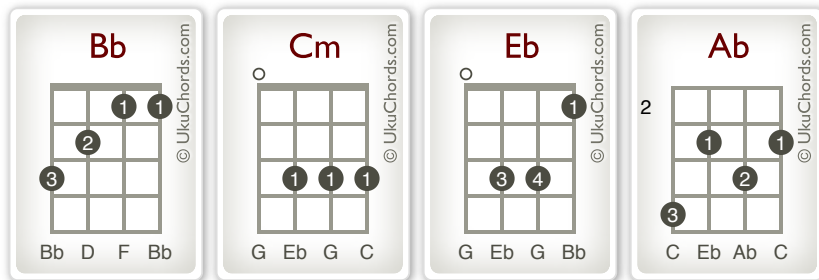

HEARTACHE ON THE BIG SCREEN

by 5 Seconds Of Summer

Intro -x2-: Eb Bb Cm Ab

Verse:

Eb **Bb**
 Started out like, in the movies
Cm **Ab**
 But it ended, like a bad dream
Eb **Bb**
 Curtain opened, heard the crowd roar
Cm **Ab**
 This ones a repeat, seen it before

Pre-Chorus:

Eb **Bb** **Cm**
 Rewind to the start before it all went wrong
Ab
 Whats going on?

Eb **Bb** **Cm**
 Fast forward to the end, after everyone's gone home
Ab
 And they've forgotten it all

Chorus:

Eb **Bb**
 This ain't a movie that I wanna see
Cm **Ab**
 a tragic story, starring you and me
Eb **Bb** **Cm**
 Yell cut we're stuck inside this scene
Ab
 This is heartache on the big screen
Eb **Bb**
 The clock is ticking, and I'm out of time
Cm **Ab**
 The camera's rolling, and I've forgot my lines

Ab = G#
 Bb = A#
 Db = C#
 Eb = D#
 Gb = F#

Eb **Bb** **Cm**
 My script is ripped and now I see
 Ab
 This is heartache on the big screen

Interlude: Eb Bb Cm
 Ab
 This is heartache on the big screen

Verse:
 Eb **Bb**
 Curtain closes, oh that's cliché
 Cm **Ab**
 Like a story, of a bad day
 Eb **Bb**
 Back to square one, where I started
 Cm **Ab**
 As I stand here, broken-hearted