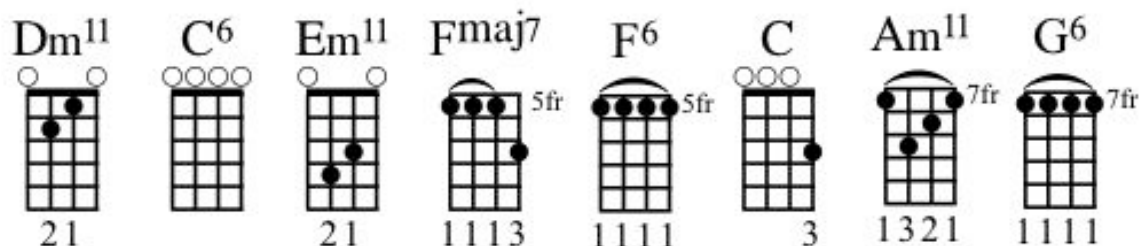

Heartbeat

David's Lyre

Tuning: F Bb D G

INTRO

Dm11 C6 Dm11 C6
Em11 C6 Em11 C6 x2

VERSE 1

Dm11 C6 Dm11 C6 Em11 C6 Em11 C6
All of these dreams that I have searched lie over the mountain
Dm11 C6 Dm11 C6 Em11 C6 Em11 C6
But the sun on my skin makes me want to stay