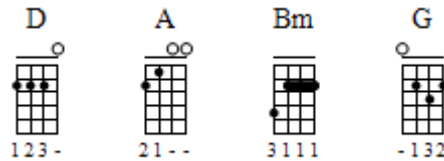

Hey Soul Sister

Train (Kina Grannis Version)

① = C# ③ = B
② = D# ④ = F#

INTRO

D A Bm G

VERSE 1

D A Bm G
Your lipstick stains on the front lobe of my left side brains
I knew I wouldn't forget you and so I went and let you blow my mind
D A Bm G A
Your sweet moonbeam the smell of you in every single dream I dream
D A Bm G A
I knew when we collided you're the one I have decided who's one of my kind

CHORUS

G A D A G
Hey soul sister ain't that mister mister on the radio stereo
A D A
The way you move ain't fair you know
G A D A G A
Hey soul sister I don't want to miss a single thing you do

D A Bm G
Tonight

VERSE 2

D A Bm G
Just in time I'm so glad you have a one track mind like me
D A Bm G A
You gave my love direction a game show love connection we can't deny
D A Bm G
I'm so obsessed my heart is bound to beat right out my untrimmed chest
D A Bm G A
I believe in you like a virgin you're Madonna and I'm always gonna wanna blow your mind