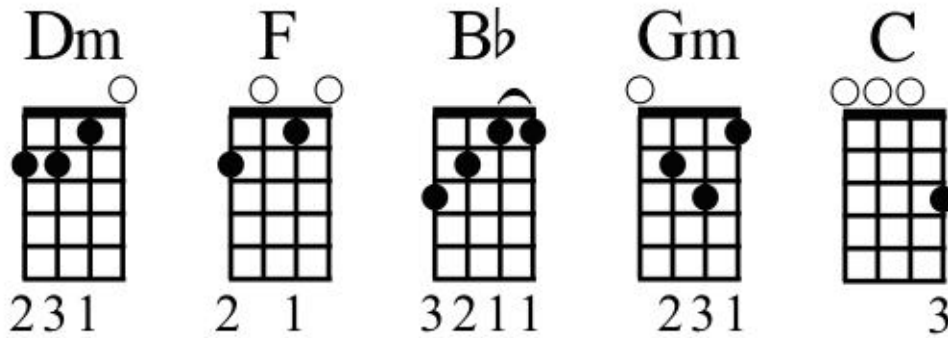

Hold Back the River

James Bay