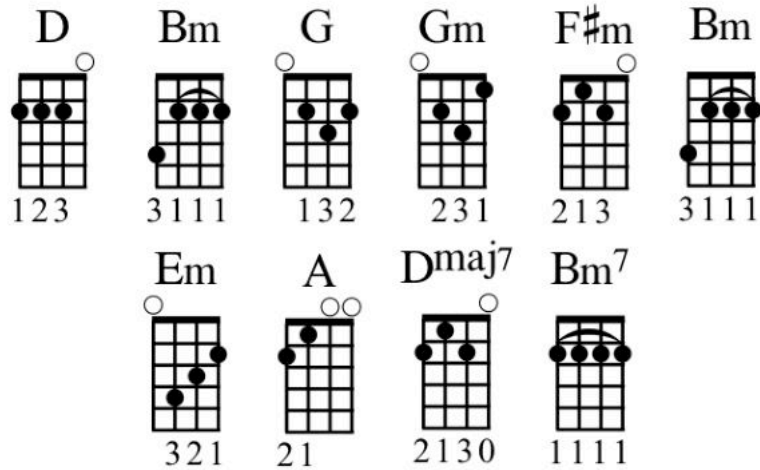

She & Him

INTRO

D Bm D Bm

VERSE 1

D Bm D G
It doesn't matter, if I were willing
D Bm G Gm F#m Bm
It doesn't matter that the lights are dimmed down low, oh, oh
Em A
I know you have to go

VERSE 2

D Bm D G
It doesn't matter, I fought my heart
D Bm G Gm F#m Bm
It's broke and shattered to a mill - i - on and one, undone
Em A
I guess I haven't won

CHORUS

D Dmaj7 Bm Bm7
Because I could've been your girl
F#m Bm Em A
And you could've been my four leaf clover
Em A F#m Bm Em A
If I could do it over I'd send you the pillow that I cry on