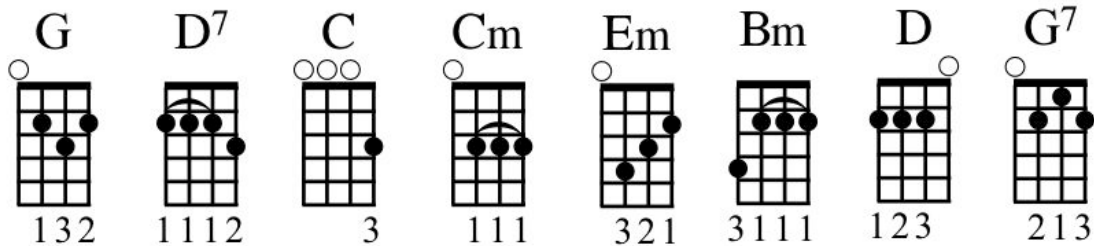

I Love You, Raylene

Wellington International Ukulele Orchestra

INTRO

G

VERSE 1

G G
I love you, Raylene. I love you, Raylene.

D7 G
I love you, Raylene. I love you, Raylene.

C Cm
I got drunk, how drunk I got

G D7 Em
As everything went blurred it came to me clear I had to let the world know

C Bm Em
About Raylene and the way that I felt

G D
I'm going down to the highway with my bucket and brush

Em C D
I'm going to paint it up

CHORUS

G
I love you, Raylene (I've got my bucket and my paint brush)

G
I love you, Raylene (My heart was beating in a rush)

D7
I love you, Raylene (I found the biggest billboard)

G
I love you, Raylene (And I painted it up large)

SOLO

G G D7 G G7

VERSE 2

C Cm
I got plans, plans that are really big
G D7 Em
Well first of all I plan to introduce myself to her
C Bm Em
If she says hello, or so much as looks up at me
G D
I'm going back down to the highway with my bucket and brush
Em
I'm going to paint it up
C D G
Raylene marry me