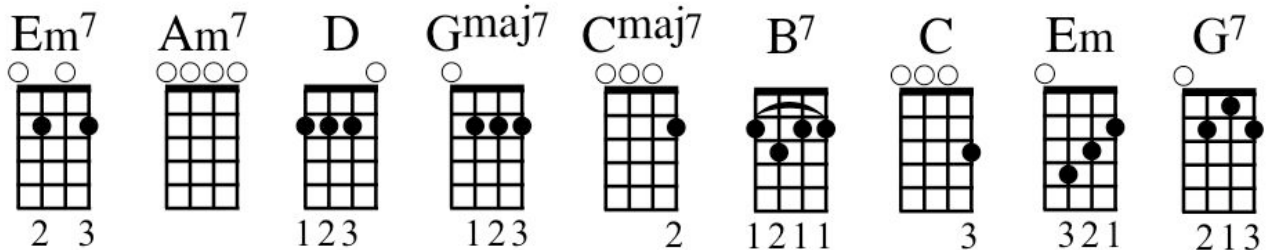

I Say a Little Prayer

Aretha Franklin

Capo 2nd fret

INTRO

Em⁷ Am⁷ D Gmaj⁷
Cmaj⁷ B⁷
I say a little prayer for you

VERSE 1

Em⁷ Am⁷
The moment I wake up
D Gmaj⁷
Before I put on my makeup
Cmaj⁷ B⁷
I say a little prayer for you
Em⁷ Am⁷
While combing my hair now
D Gmaj⁷
And wondering what dress to wear now
Cmaj⁷ B⁷
I say a little prayer for you

CHORUS

C D Em
Forever and ever, you'll stay in my heart
Em G⁷
And I will love you
C D Em
Forever and ever, we never will part
Em G⁷
Oh, how I love you
C D Em
Together, together, that's how it must be
Em G⁷
To live without you
C B⁷
Would only mean heartbreak for me

CHORUS x2

BRIDGE

Em7 Am7 D Gmaj7
My darling, believe me, For me there is no one but you
Cmaj7 Gmaj7
Please love me too
Cmaj7 Gmaj7 Cmaj7 Gmaj7
I'm in love with you, Answer my prayer, baby
Cmaj7 Gmaj7 Cmaj7 Gmaj7
Say you love me too, Answer my prayer, baby