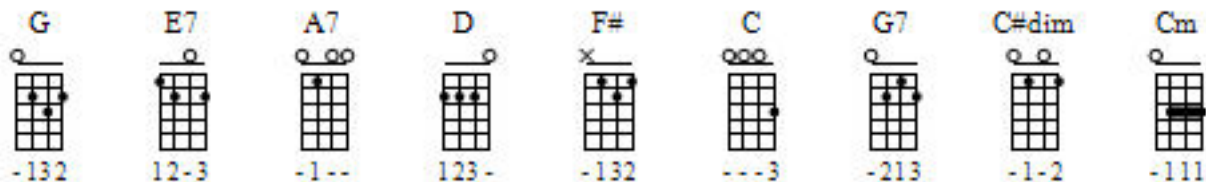

I Want to Marry a Lighthouse Keeper

Erika Eigen

① = A ③ = C
② = E ④ = G

INTRO

G E7 A7 D G (F#) G

VERSE 1

G
I want to marry a lighthouse keeper
C D G
And keep him company.
G
I want to marry a lighthouse keeper
A7 D
And live by the side of the sea.
G G7
I'll polish his lamp by the light of day
C C#dim
So ships at night can find their way.
G E7
I want to marry a lighthouse keeper
A7 D G (F#) G
Won't that be okay

MIDDLE 8

C Cm
We'll take walks along the moonlight bay
G G7
Maybe find a treasure too.
C Cm
I'd love living in a lighthouse,
D
How about you?

VERSE 2

G

The dream of living in a lighthouse baby,

C D G

Every single day.