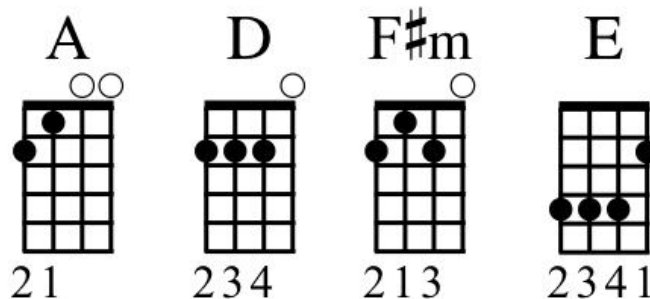

If I Should Fall From Grace with God

The Pogues

INTRO

A D A F#m
A A D E
A D A F#m
A D E A

VERSE 1

A D A
If I should fall from grace with God where no doctor can relieve me
A D F#m
If I'm buried 'neath the sod but the angels won't receive me
A F#m D
Let me go boys, let me go boys
A D E
Let me go down in the mud where the rivers all run dry

BREAK

A D A A E A x2

VERSE 2

A D A
This land was always ours, was the proud land of our fathers
A D F#m
It belongs to us and them, not to any of the others
A F#m D
Let them go boys, let them go boys
A D E
Let them go down in the mud where the rivers all run dry

BREAK

VERSE 3

A D A
Bury me at sea where no murdered ghost can haunt me
A D F#m
If I rock upon the waves, no corpse can lie upon me
A F#m D
It's coming up three boys, keeps coming up three boys
A D E
Let them go down in the mud where the rivers all run dry

BREAK

INTRO

VERSE 4

A D A
If I should fall from grace with god where no doctor can relieve me
A D F#m
If I'm buried 'neath the sod and still the angels won't receive me
A F#m D
Let me go boys, let me go boys
A D E
Let me go down in the mud where the rivers all run dry