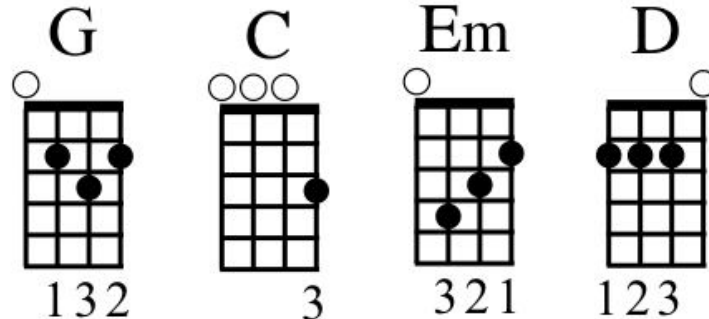

If I Should Fall From Grace with God

The Pogues

Capo 2nd Fret

INTRO

G C G Em
G G C D
G C G Em
G C D G

VERSE 1

G C G
If I should fall from grace with God where no doctor can relieve me
G C Em
If I'm buried 'neath the sod but the angels won't receive me
G Em C
Let me go boys, let me go boys
G C D
Let me go down in the mud where the rivers all run dry

BREAK

VERSE 3

G C G
Bury me at sea where no murdered ghost can haunt me
G C Em
If I rock upon the waves, no corpse can lie upon me
G Em C
It's coming up three boys, keeps coming up three boys
G C D
Let them go down in the mud where the rivers all run dry

BREAK

INTRO

VERSE 4

G C G
If I should fall from grace with god where no doctor can relieve me
G C Em
If I'm buried 'neath the sod and still the angels won't receive me
G Em C
Let me go boys, let me go boys
G C D
Let me go down in the mud where the rivers all run dry

BREAK

INTRO

INTRO TAB (No Capo)

Ukulele tablature for an 8-measure intro. The piece is in 4/4 time and uses the key of A major. The notes are: 1. A (12-14-12-9), 2. D (12-9), 3. A (11-9), 4. F#m (11-9-6), 5. A (0-2), 6. A (0), 7. D (7-9), 8. E (7-9-7). Measure 4 contains a triplet of notes (9, 7, 9) on the A string. Measure 8 contains a triplet of notes (7, 9, 7) on the A string. The piece ends with a double bar line.