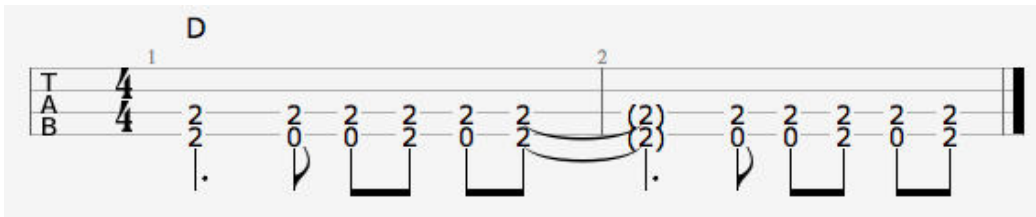

I'll Be Your Mirror

Velvet Underground & Nico

INTRO

G C x4

1-3.
C

4.
C D

I'll be your...

VERSE 1

D G
I'll be your mirror
C D
Reflect what you are, in case you don't know
G C
I'll be the wind, the rain and the sunset
D G
The light on your door to show that you're home

CHORUS

 C D G
When you think the night has seen your mind
 C D G
That inside you're twisted and unkind
 C D G
Let me stand to show that you are blind
 Am
Please put down your hands
 C D
'Cause I see you

INTRO

G C x2

VERSE 2

D G
I find it hard to believe
 C D
You don't know, the beauty you are
 G C
But if you don't let me be your eyes
 D G
A hand to your darkness, so you won't be afraid

CHORUS

OUTRO

G C
I'll be your mirror