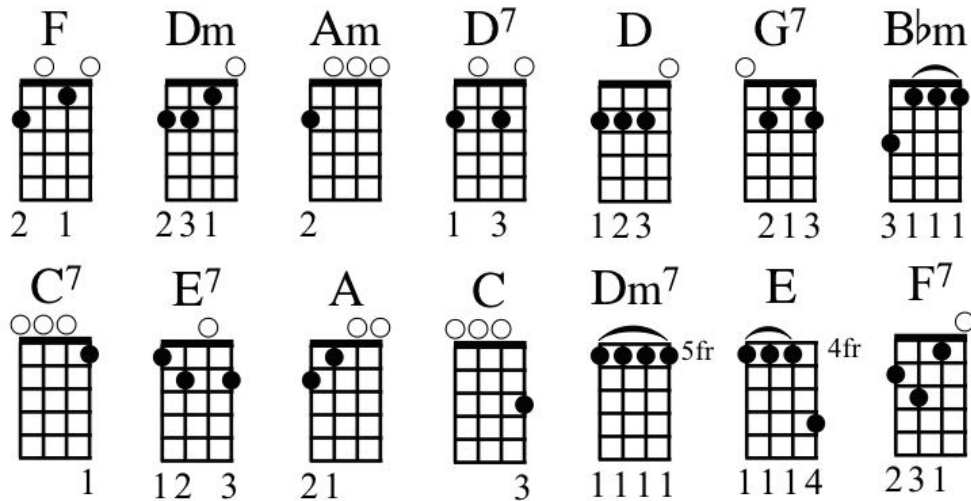

# I'll See You in My Dreams

Joe Brown

## VERSE 1

F Dm Am Dm  
 Though the days are long  
 D7 D  
 Twilight sings a song  
 G7 Bbm C7 F Dm Am Dm  
 Of the happiness that used to be

## BRIDGE

Am E7  
 Soon my eyes will close  
 E7 Am  
 Soon I'll find repose  
 C A Dm G7 C C7  
 And in dreams you're always near to me

## CHORUS 1

Bb Bbm  
 I'll see you in my dreams  
 F Dm7 E Dm7  
 Hold you in my dreams  
 D7  
 Someone took you out of my arms  
 Dm C C7  
 Still I feel the thrill of your charms