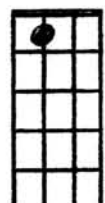

**C9** **G7**  
I'm gonna run right by your side,

**A7** **D7**  
For you pretty baby I'll even die.

**G6** **C9**  
I'm Walkin', yes indeed, I'm talkin', about you an' me

**G6** **D7** **G6** (**G6**)  
I'm hopin', that you'll come back to me.

**G6**

**C9**

**D7**

**G7**

**A7**

**(G6)**

**Shuffle Strum:** 1<sup>st</sup> beat up with thumbnail;  
2<sup>nd</sup>, 3<sup>rd</sup>, 4<sup>th</sup> beats up with index finger;  
Dampen strings with hand between beats  
On 1<sup>st</sup> beat slide into G6, G7, D7 and hammer-on C9, A7