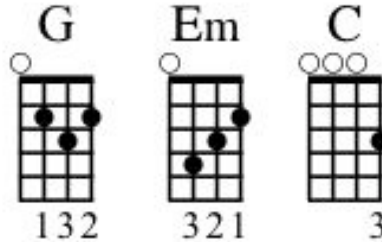

Into the Wild

L.P.

INTRO

G Em C G

VERSE 1

G Em
Are we on the lonely side?
C G
Say oh now the past long away
G Em
Are we so lost in the dark of our hearts
C G
That ooh there's no light of day?

PRE-CHORUS

C G Em G x2

CHORUS

G C G
Somebody left the gate open, you know we got lost on the way
C
Come save us, a runaway train, gone insane
G
How do we, how do we not fade?
C G
How do we, how do we, how do we not fade away?
C G
How do we, how do we all fall, into the wild?
C G
How are we living, living, living, into the wild?
C
How are we living, living, living?

PRE-CHORUS

VERSE 2

G Em
Oh please believe me I'm more scared than not
C G
That ooh this isn't the way
G Em
And please be there, I can barely hang on
C G
But ooh I'll wait 'til I break

PRE-CHORUS

CHORUS

G C G
Somebody left the gate open, you know we got lost on the way
C
Come save us, a runaway train, gone insane
G
How do we, how do we not fade?
C G
How do we, how do we, how do we not fade away?
C G
How do we, how do we all fall, into the wild?
C G
How are we living, living, living, into the wild?
C G
How are we living, living, living, into the wild?
C G
How are we living, living, living, into the wild?
C
How are we living, living, living?