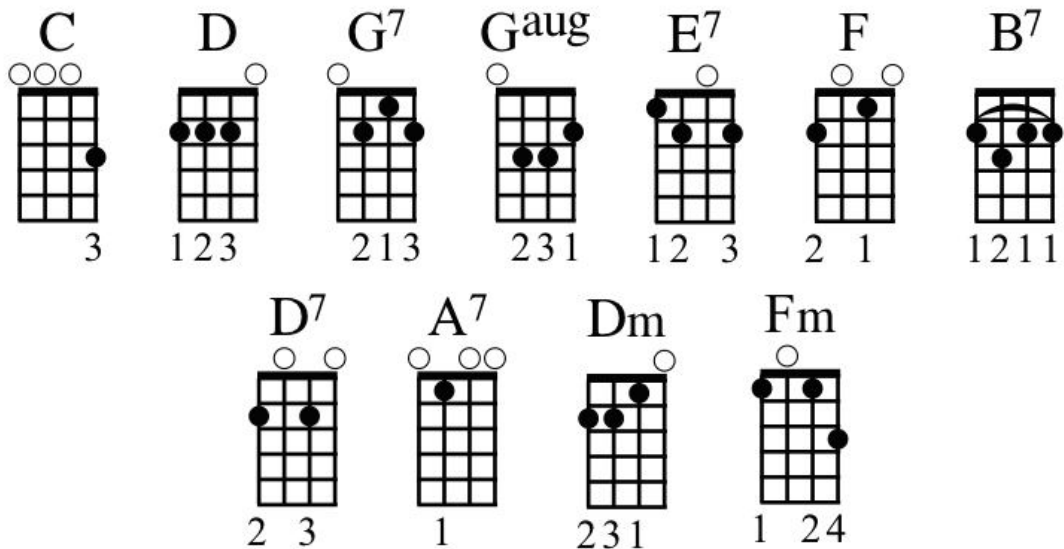

It's a Sin to Tell a Lie

Asylum Street Spankers

INTRO

C D
 You know it's a sin, to tell a lie
 G⁷ C
 Still you keep saying I love you
 C D
 It may be true, I wish I knew
 D G⁷
 So I'm giving fair warning to you

CHORUS

C Gaug C
 Be sure its true, when you say I love you
 C E⁷ F
 Its a sin to tell a lie
 G⁷ B⁷ C
 Millions of hearts have been broken
 D⁷ Dm G⁷
 Just because these words were spo - ken
 C Gaug C
 I love you, yes I do, I love you
 C E⁷ F A⁷ Dm
 And if you break my heart I'll die
 F Fm C A⁷
 So be sure its true, when you say, "I love you"
 D⁷ G⁷ C G⁷
 It's a sin to tell a lie

INSTRUMENTAL

C		Gaug	C		C	
C		E7	F		F	
G7		G7	B7		C	
D7		D7	Dm7		G7	

C		Gaug	C		C	
C		E7	F A7		Dm	
F		Fm	C		A7	
D7		G7	C		G7	

CHORUS

 C Gaug C
I love you, yes I do, I love you
 C E7 F A7 Dm
And if you break my heart I'll die
 F Fm C A7
So be sure its true, when you say, "I love you"
 D7 G7 C
It's a sin to tell a lie

INSTRUMENTAL

CHORUS

TALKY BIT

(Same chords as instrumental section)

OUTRO CHORUS

 C Gaug C
Be sure its true, when you say I love you
 C E7 F
Its a sin to tell a lie
G7 B7 C
Millions of hearts have been broken
D7 Dm G7
Just because these words were spo - ken
 C Gaug C6
I love you, yes I do, I love you
 C E7 F A7 Dm
And if you break my heart I'll die
 F Fm C A7
So be sure its true, when you say, "I love you"
 D7 G7 C
It's a sin to tell a lie