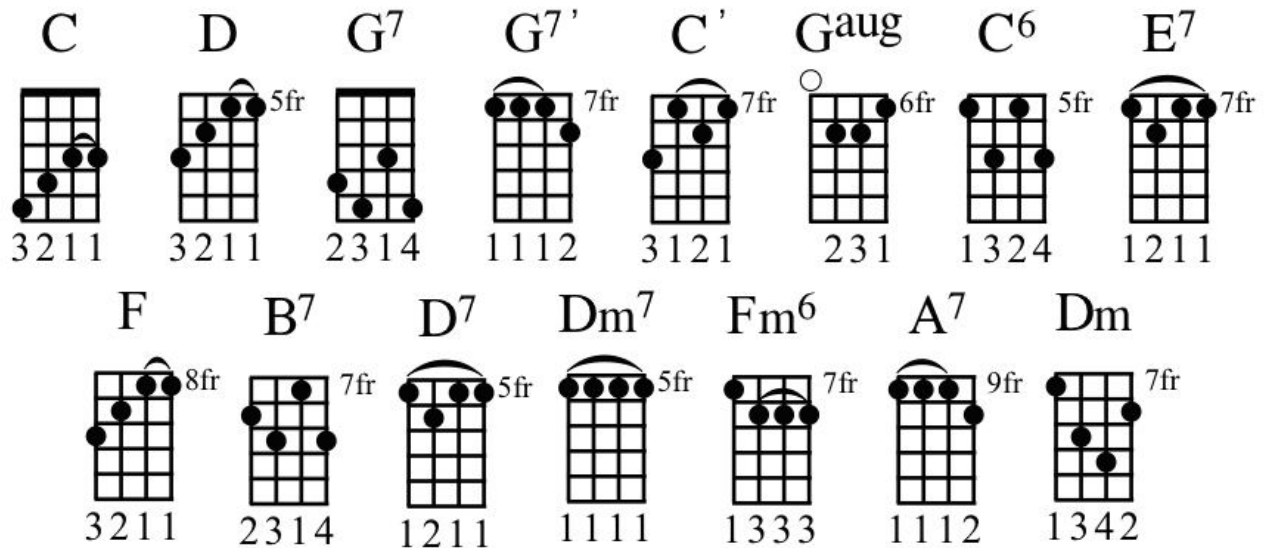

It's a Sin to Tell a Lie

Asylum Street Spankers

INTRO

C D
 You know it's a sin, to tell a lie
 G⁷ C
 Still you keep saying I love you
 C D
 It may be true, I wish I knew
 D G⁷ G⁷'
 So I'm giving fair warning to you

CHORUS

C' Gaug C⁶
 Be sure its true, when you say I love you
 C' E⁷ F
 Its a sin to tell a lie
 G⁷' B⁷ C'
 Millions of hearts have been broken
 D⁷ Dm⁷ G⁷
 Just because these words were spoken
 C Gaug C⁶
 I love you, yes I do, I love you
 C' E⁷ F A⁷ Dm
 And if you break my heart I'll die
 F Fm⁶ C' A⁷
 So be sure its true, when you say, "I love you"
 D⁷ G⁷ C G⁷
 It's a sin to tell a lie

INSTRUMENTAL

C		Gaug		C6		C6	
C'		E7		F		F	
G7		G7		B7		C'	
D7		D7		Dm7		G7	

C		Gaug		C6		C6	
C'		E7		F A7		Dm	
F		Fm6		C'		A7	
D7		G7		C		G7	

SHORT CHORUS

 C Gaug C6
I love you, yes I do, I love you
 C' E7 F A7 Dm
And if you break my heart I'll die
 F Fm6 C' A7
So be sure its true, when you say, "I love you"
 D7 G7 C
It's a sin to tell a lie

INSTRUMENTAL

CHORUS

TALKY BIT

(Same chords as instrumental section)

OUTRO CHORUS

 C' Gaug C6
Be sure its true, when you say I love you
 C' E7 F
Its a sin to tell a lie
G7' B7 C'
Millions of hearts have been broken
D7 Dm G7
Just because these words were spo - ken
 C Gaug C6
I love you, yes I do, I love you
 C' E7 F A7 Dm
And if you break my heart I'll die
 F Fm6 C' A7
So be sure its true, when you say, "I love you"
 D7 G7 C
It's a sin to tell a lie